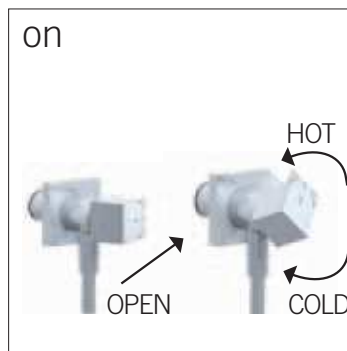

GANCIO DOCCETTA BIDET COMPLETO CON MISCELATORE INTEGRATO
COMPLETE HOOK HAND SHOWER BIDET WITH INTEGRATE MIXER

- > ART. 7503/MI