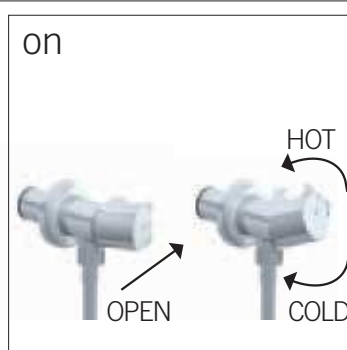

GANCIO DOCCETTA BIDET COMPLETO CON MISCELATORE INTEGRATO
COMPLETE HOOK HAND SHOWER BIDET WITH INTEGRATE MIXER

> ART. 0303/MI