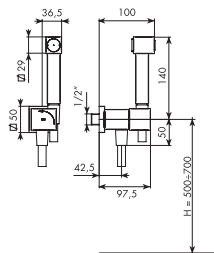

Art. 7503/ID/1

Idroscopino quadro completo c/attivatore ed EROGAZIONE TIPO LASER

Complete square hydrobrush with activator and SPRAYER LIKE LASER

01-7503/ID/1	cromato
34-7503/ID/1	cromo spazzolato
66-7503/ID/1	bianco opaco
71-7503/ID/1	oro opaco