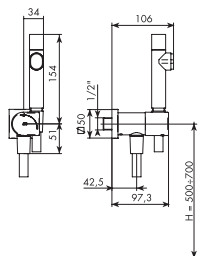

Art. 0903/ID/LA

Idroscopino tondo completo c/attivatore ed EROG. SUPERIORE TIPO LASER, rosone QUADRO
Complete round hydrobrush with activator and SPRAYER UP LIKE LASER, SQUARE rose window

01-0903/ID/LA cromato