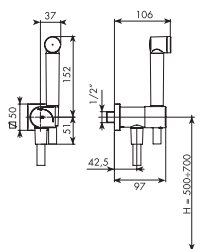

Art. 0903/ID/1

Idroscopino tondo completo c/attivatore ed EROGAZIONE TIPO LASER, rosone QUADRO
Complete round hydrobrush with activator and SPRAYER LIKE LASER, SQUARE rose window

01-0903/ID/1 cromato	66-0903/ID/1 bianco opaco
33-0903/ID/1 cromo satinato	67-0903/ID/1 nero opaco
34-0903/ID/1 cromo spazzolato	69-0903/ID/1 argento opaco
35-0903/ID/1 nickel spazzolato	71-0903/ID/1 oro opaco