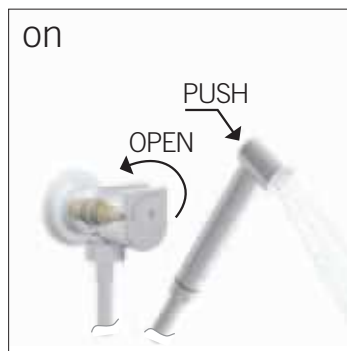

All hydrobrushes could be linked at all tap's collections. For finishings, see collections.

CONSIGLIO TECNICO:

POSIZIONARE L'IDROSCOPINO AD UNA ALTEZZA DI 500-700 MM DA PAVIMENTO

TECHNICAL ADVICE:

IT WILL BE BETTER TO PUT THE HYDROBRUSH AT 500-700 MM FROM THE FLOOR

HYDROSCOPINO CON EROGAZIONE UNICA TIPO LASER
HYDROBRUSH WITH ONLY SPRAYER LIKE LASER

> ART. 0303/ID/1

HYDROSCOPINO CON EROGAZIONE UNICA TIPO DOCCETTA
HYDROBRUSH WITH ONLY SPRAYER LIKE HANDSHOWER

> ART. 0303/ID